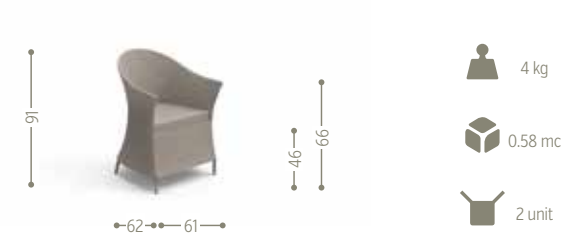

DINING TABLE D150 / CODE: CRCTP150

COFFEE TABLE / CODE: CRCTC

ARMCHAIR / CODE: CRCPP

ABS ARMCHAIR / CODE: CRCPP2

#Circlecollection

Finishing

Frame

A12 A13

Seat/Padding

T1 T2

Abs

P1

Tutti gli articoli sono caratterizzati da una struttura in alluminio in colore bianco (A12) o tortora (A13).
 Cuscineria in tessuto, sfoderabile, facile da lavare e resistente agli agenti atmosferici.
 Tavolo pranzo rotondo con piano in vetro opaco temperato serigrafato in tinta.

All the items have an aluminum frame which is painted in white colour (A12) or dove (A13).
 Cushions with removable covers, easy to wash and weather resistant.
 Rounded dining table with matt silk-screened tempered glass top which is painted in the same colour as the frame.