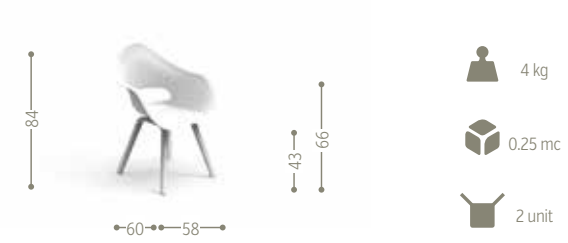

DINING TABLE D150 / CODE: CRCTP150

COFFEE TABLE / CODE: CRCTC

ARMCHAIR / CODE: CRCPP

ABS ARMCHAIR / CODE: CRCPP2

#Circlecollection

Finishing

Frame

A12 A13

Seat/Padding

T1 T2

Abs

P1

Tutti gli articoli sono caratterizzati da una struttura in alluminio in colore bianco (A12) o tortora (A13).
 Cuscineria in tessuto, sfoderabile, facile da lavare e resistente agli agenti atmosferici.
 Tavolo pranzo rotondo con piano in vetro opaco temperato serigrafato in tinta.

All the items have an aluminum frame which is painted in white colour (A12) or dove (A13).
 Cushions with removable covers, easy to wash and weather resistant.
 Rounded dining table with matt silk-screened tempered glass top which is painted in the same colour as the frame.